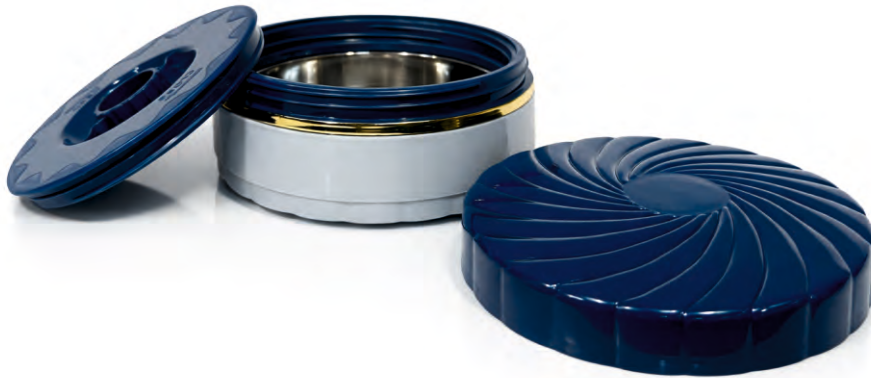

◀ SNACKY

INSULATED TIFFIN

PRODUCT CODE

MINI

CAPACITY

330ML CONTAINER

AVAILABLE
COLOR

STEEL-X ▶